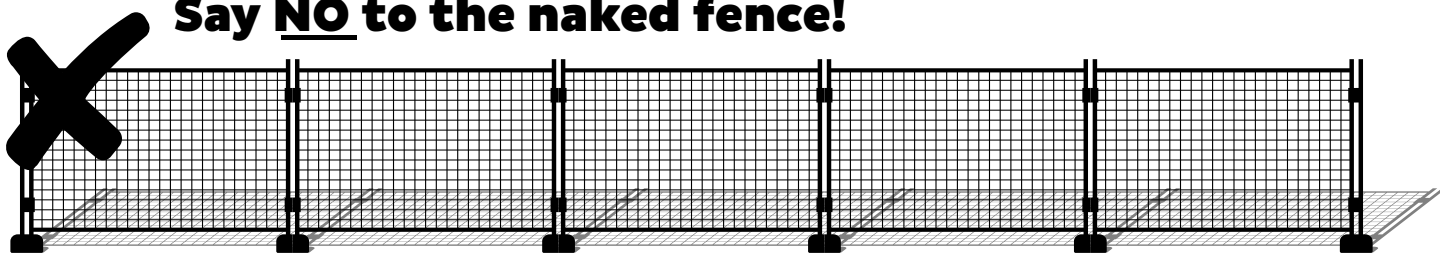

# Transform your construction site into a powerful advertising tool

Fence wrap is your go-to product for brand exposure and site security and privacy.

Say **NO** to the naked fence!

**Printed panels** *COVER WHAT YOU WANT, WHERE YOU WANT, ALL TRIMMED TO FIT AND TIDY.*

## Custom Panels

Custom panels offer the best convenience and appearance. Ideal when you use consistent sized fences. We custom make each panel length to your specifications. All four edges are hemmed and eyeleted for strength and ease of installation. Easily move or change your fences without the need to cut the mesh.

## Full Rolls

Full rolls are the most cost effective option. At 50m long you get plenty of coverage. We can split the rolls into shorter custom lengths for your convenience. Logos and branding are repeated across the entire length of the roll. Best suited for static applications as each vertical cut reduces fixing points on the ends.

\*You need a very solid fence when using Max in windy conditions.

**Lite** 1750mm, 1600mm or 830mm high      **Max** 1800mm or 1600mm high  
Mesh is also available in customs sizes up to 5000mm high x your required length